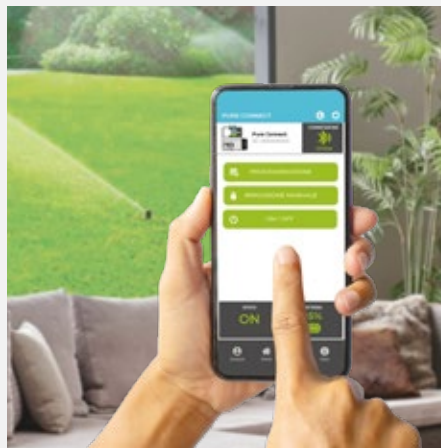

NEW

WANT THE FULL CONTROL
OF YOUR GARDEN IRRIGATION -
DIRECTLY FROM YOUR PHONE?

CONNECT CONTROLLER

IS THE ANSWER!

 Control via Bluetooth, no wiring, extremely simple.

FAST INSTALLATION

No electrical wiring required.
Powered by a simple 9V
battery.

DIGITAL PROGRAMMING

Control and monitor via the
Vision App.

EASY MAINTENANCE

Quick plug&go connectors.

MADE IN ITALY

**FIND OUT MORE
ON THE RAIN.IT
WEBSITE**